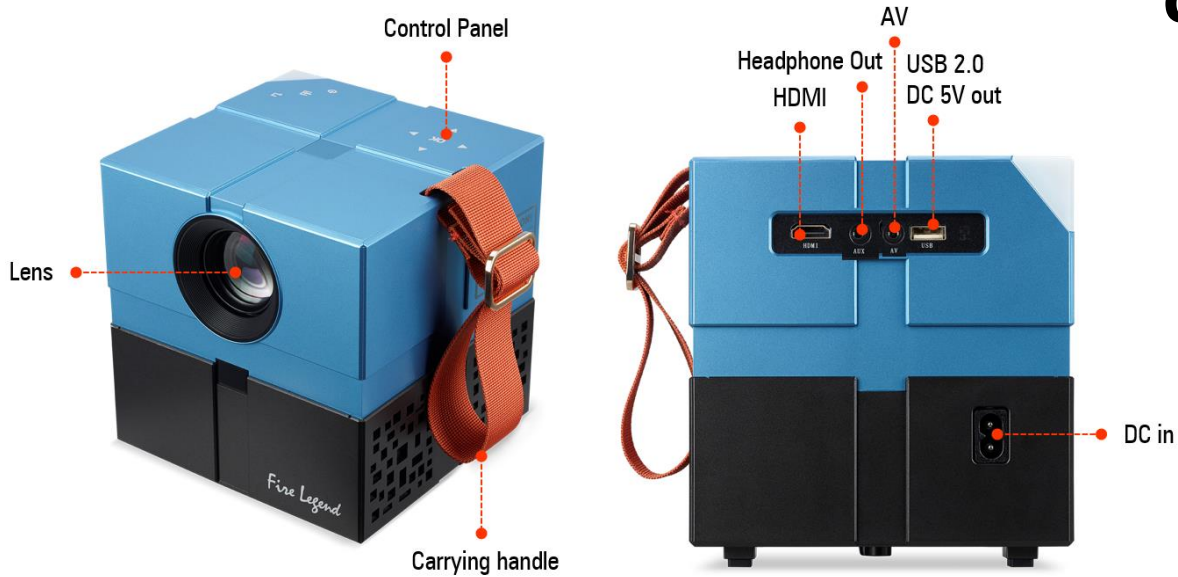

## AOPEN QH12a

- HD (1280 x 720) resolution
- Superior LED lighting
- Smart system embedded\*
- 2D H/V Keystone & 4 corner correction
- Up to 30,000 hours lamp life

Resolution

Smart Projector

LED Lamp Life

MULTIMEDIA  
READER

Model name	QH12a
Projection System	Single LCD
Light source	LED
Resolution	Native 720p (1,280 x 720) Maximum 1080p (1,920 x 1,080)
Brightness	5,500 LED Lumens 135 ANSI Lumens (Standard)
Aspect ratio	16:9 (Native), 4:3 (Supported)
Contrast ratio	1,000:1
Throw ratio	1.4 (65"@2m)
Zoom ratio	1X
Projection lens	Motor Focus
Keystone	+/-30° (Vertical, Manual) , +/-30° (Horizontal, Manual) 4-Corner adjustment
Lamp life	30,000 Hours
Input interface	HDMI 1.4 (Video, Audio, HDCP) x 1 USB (Type A 2.0) x1, share output port AV (Composite + Audio R/L) x 1
Output interface	DC Out (5V/0.5A, USB Type A 2.0) x 1 Headphone Out (Stereo mini jack) x 1
Dimensions	140 x 144 x 153 mm (5.5" x 5.7" x 6.0")
Weight	0.95 kg (2.09 lbs)

### Expressive display

- HD resolution (1280 x 720)
- LED light source
- 5,500 LED lumens
- 135 ANSI lumens

### Remarkable portability

- Compact & size-friendly
- 3W x 2 built-in speaker
- Bluetooth audio in/out support
- Instant on/off